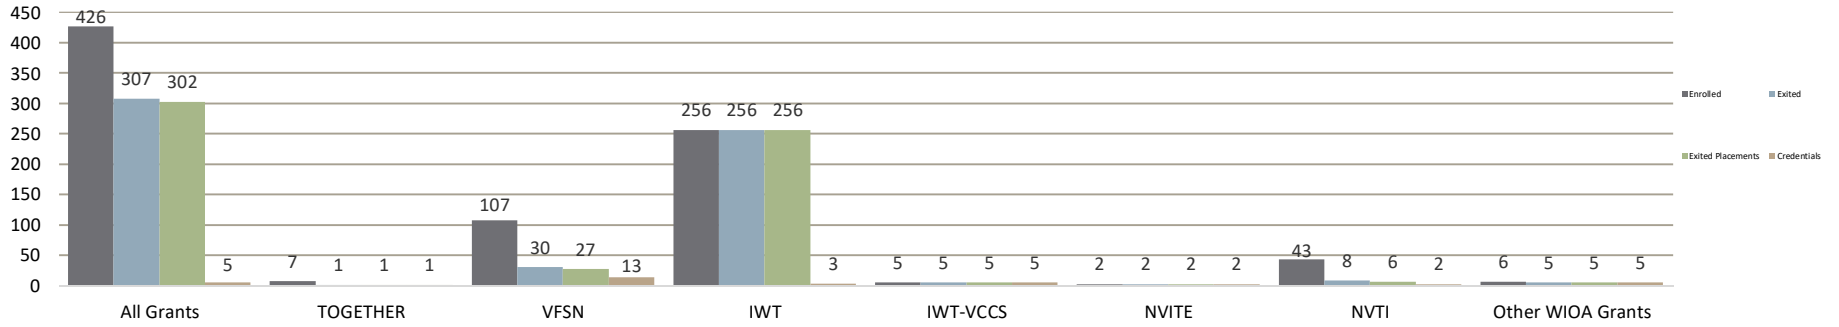

Northern Virginia Workforce Development Area, LWDA XI

WIOA Grants and Other Programs Statistics (July 1, 2017- June 30, 2018)

WIOA Grant Program Report