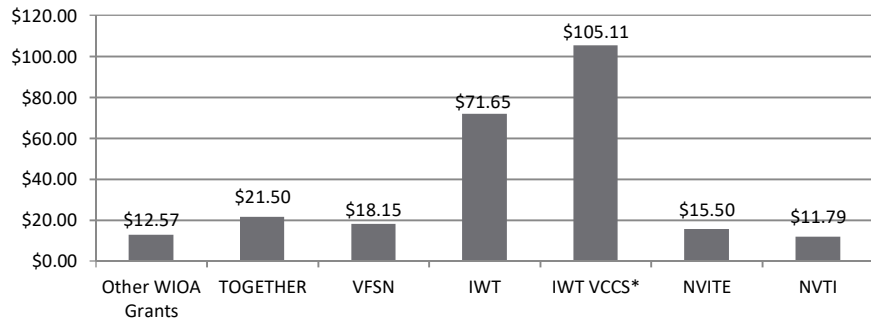

Average Hourly Wage at Placement