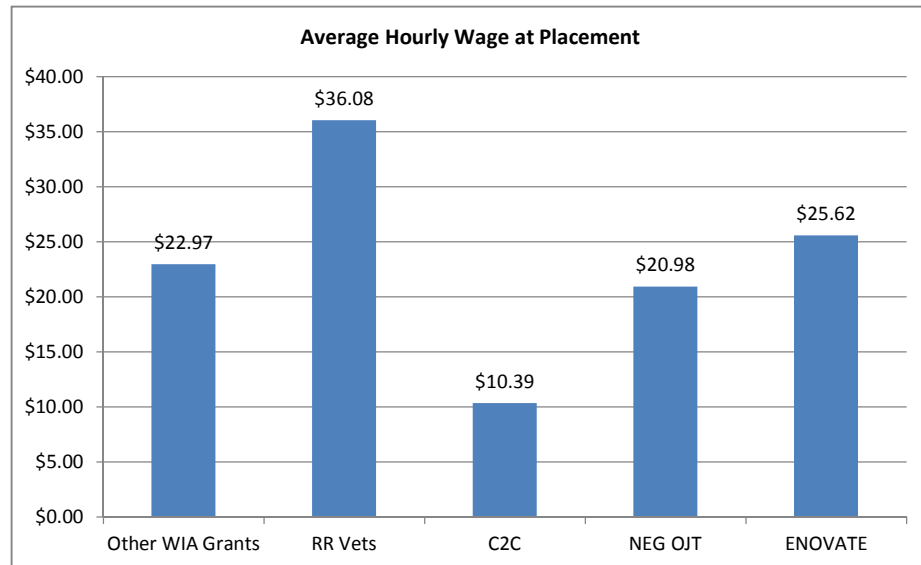

Northern Virginia Workforce Investment Area XI

WIA Grants and Other Programs Statistics (July 1, 2014 – June 30, 2015)

Non WIA Grants