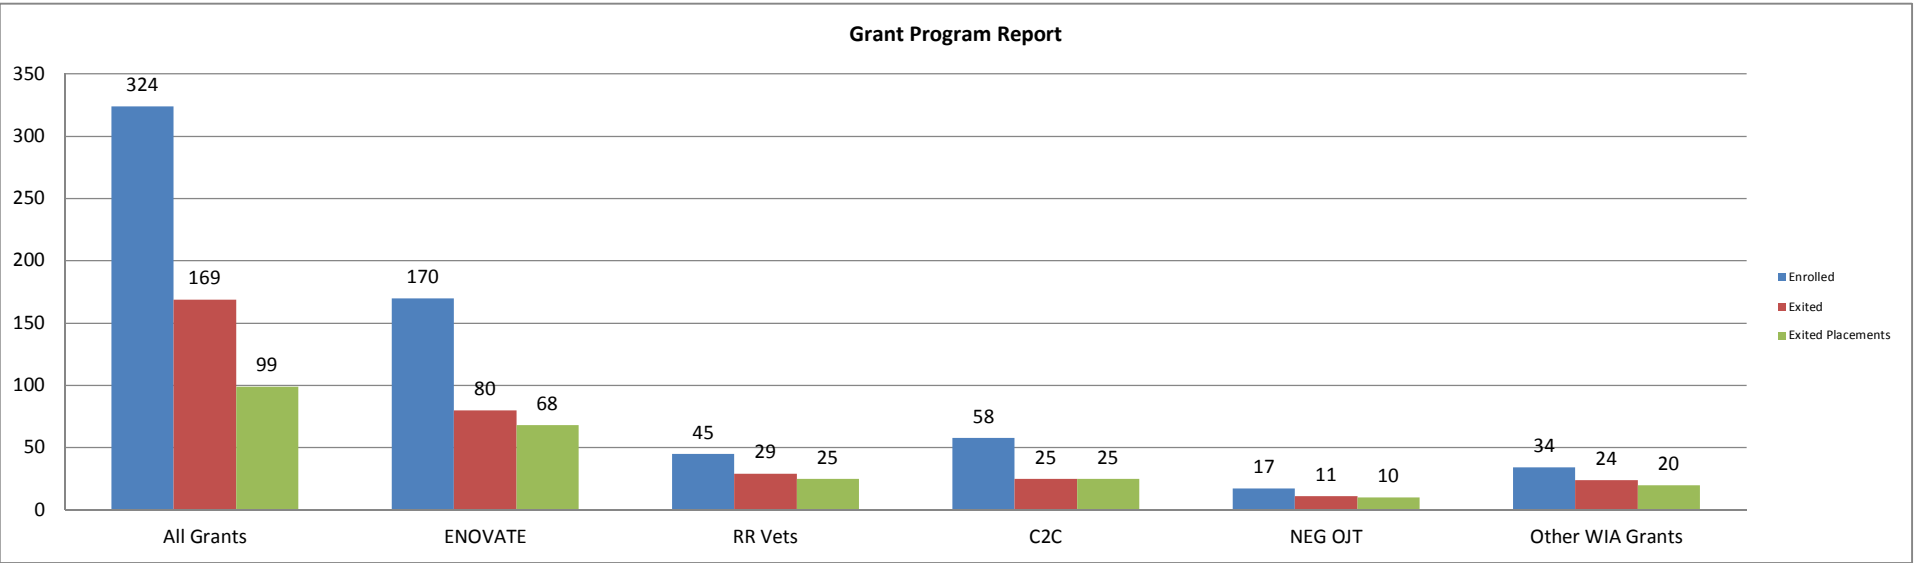

Northern Virginia Workforce Investment Area XI

WIA Grants and Other Programs Statistics (July 1, 2014 – March 31, 2015)

Grant Program Report

Average Hourly Wage at Placement

Average Annual Salary at Placement