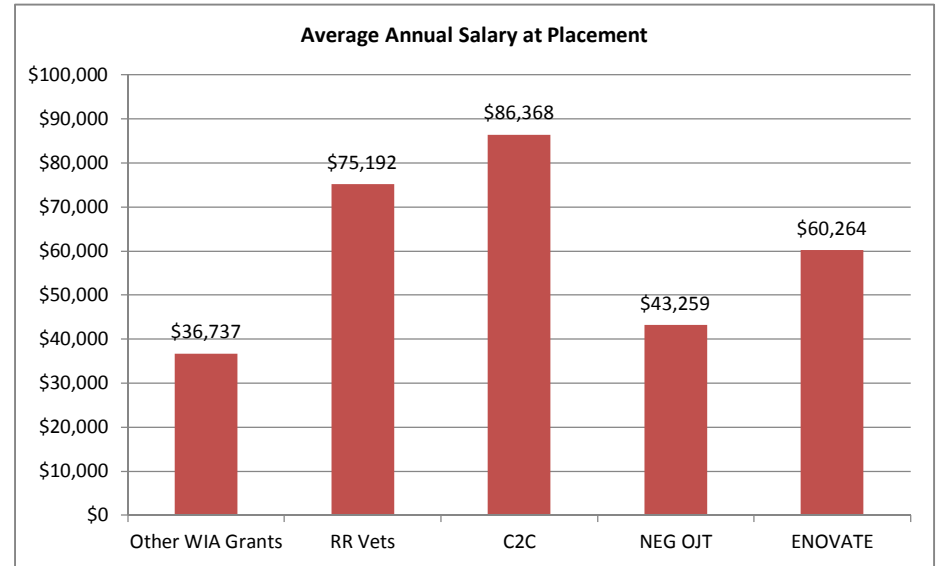

Northern Virginia Workforce Investment Area XI

WIA Grants and Other Programs Statistics (July 1, 2014 – March 31, 2015)

Grant Program Report

Average Hourly Wage at Placement

Average Annual Salary at Placement