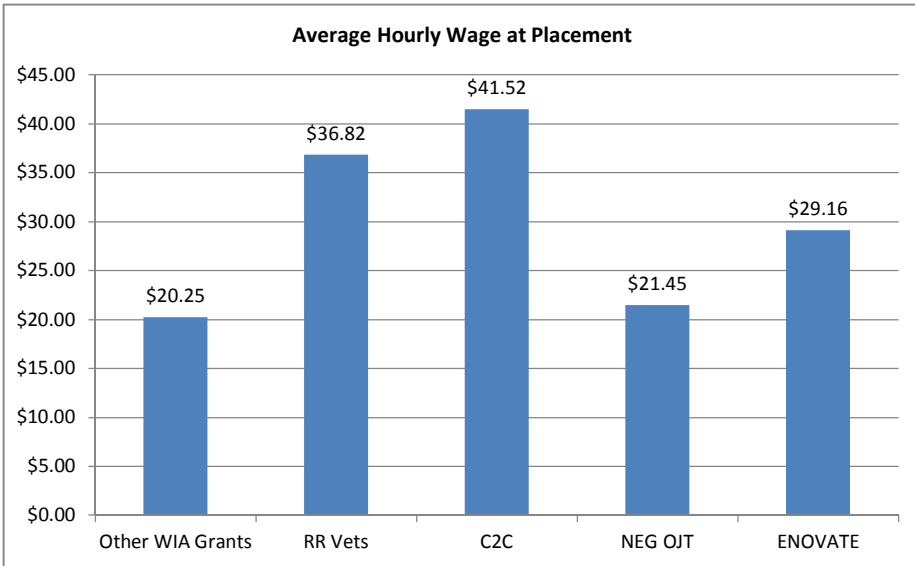

Northern Virginia Workforce Investment Area XI

WIA Grants and Other Programs Statistics (July 1, 2014 – March 31, 2015)

Grant Program Report

Average Hourly Wage at Placement

Average Annual Salary at Placement