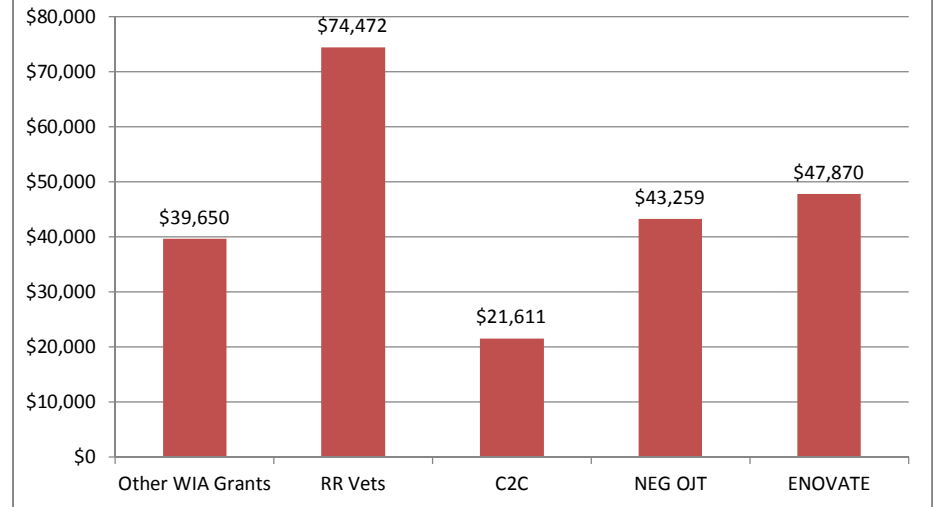

Northern Virginia Workforce Investment Area XI

WIA Grants and Other Programs Statistics (July 1, 2014 – May 31, 2015)

Grant Program Report

Average Hourly Wage at Placement

Average Annual Salary at Placement