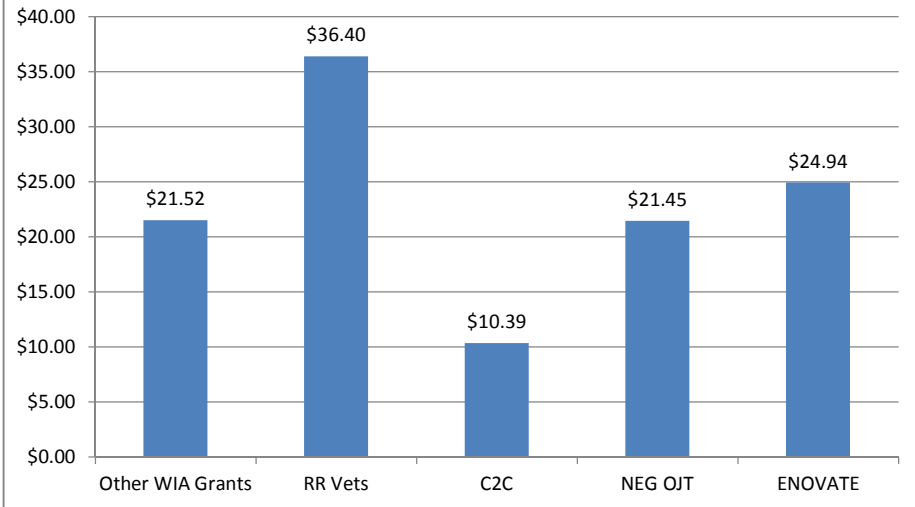

Northern Virginia Workforce Investment Area XI

WIA Grants and Other Programs Statistics (July 1, 2014 – May 31, 2015)

Grant Program Report

Average Hourly Wage at Placement

Average Annual Salary at Placement