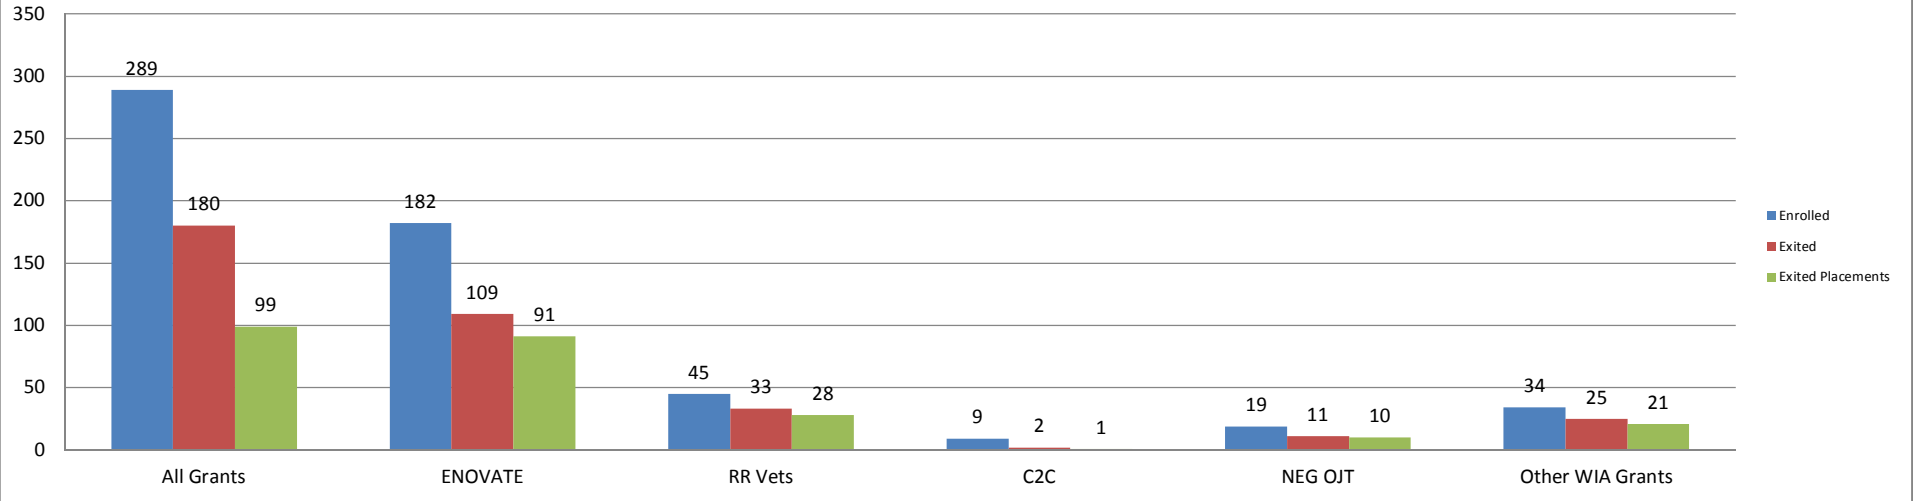

Northern Virginia Workforce Investment Area XI

WIA Grants and Other Programs Statistics (July 1, 2014 – May 31, 2015)

Grant Program Report

Average Hourly Wage at Placement

Average Annual Salary at Placement