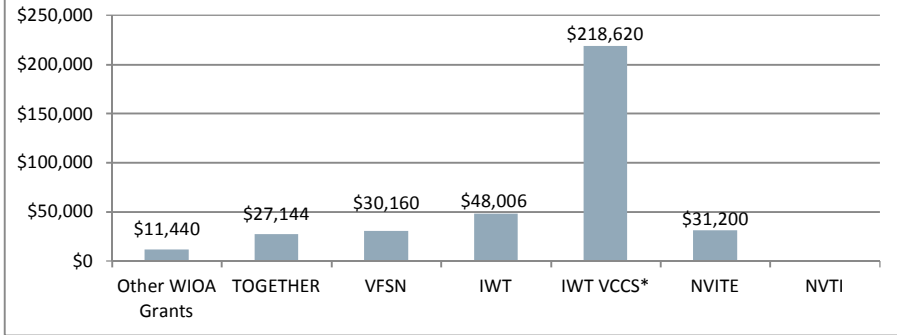

Northern Virginia Workforce Development Area, LWDA XI

WIOA Grants and Other Programs Statistics (July 1, 2017- November 30, 2017)

WIOA Grant Program Report

Average Hourly Wage at Placement

Average Annual Salary at Placement

* IWT VCCS provides training to individuals already employed in IT resulting in significantly higher wages at closure.

Non WIOA Grants