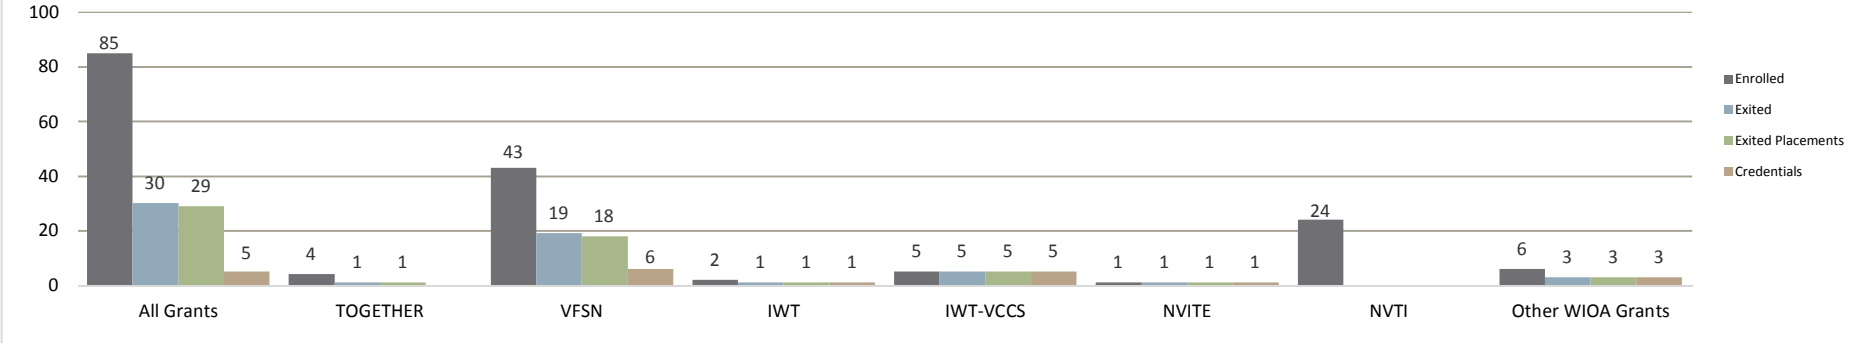

Northern Virginia Workforce Development Area, LWDA XI

WIOA Grants and Other Programs Statistics (July 1, 2017- November 30, 2017)

WIOA Grant Program Report

Average Hourly Wage at Placement

Average Annual Salary at Placement

* IWT VCCS provides training to individuals already employed in IT resulting in significantly higher wages at closure.

Non WIOA Grants