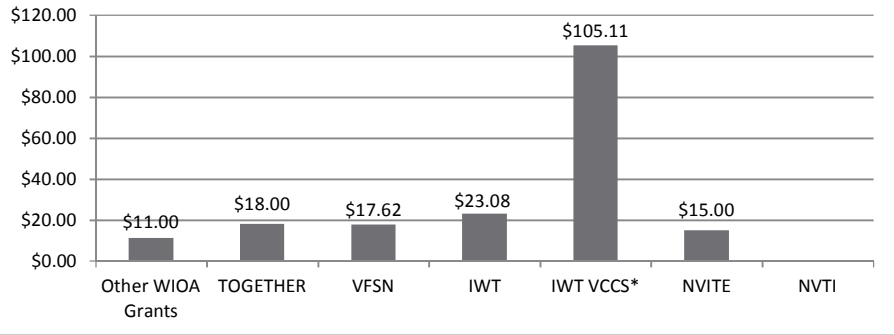

Northern Virginia Workforce Development Area, LWDA XI

WIOA Grants and Other Programs Statistics (July 1, 2017- November 30, 2017)

WIOA Grant Program Report

Average Hourly Wage at Placement

Average Annual Salary at Placement

* IWT VCCS provides training to individuals already employed in IT resulting in significantly higher wages at closure.

Non WIOA Grants